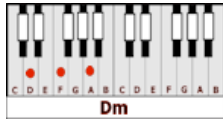

HEAVEN – Bryan Adams (C)

GUITAR / KEYBOARD CHORDS:

C = x32o1o

Am = xo221o

F = xx3211

G = 320oo3

Em = o22ooo

Dm = xxo231

F G Am C F
CHORUS1: Baby, you're all that I want .. when you're lyin' here in my arms
F G Am G
I'm findin' it hard to believe .. we're in Heaven
F G Am C F
And love is all that I need .. and I found it there in your heart
F G Am G
It isn't too hard to see .. we're in Heaven

F **G** **Am** **C** **F**
CHORUS2: Baby, you're all that I want .. when you're lyin' here in my arms
F **G** **Am** **G**
 I'm findin' it hard to believe .. we're in Heaven
F **G** **Am** **C** **F**
 Yeah love is all that I need .. and I found it there in your heart
F **G** **Am** **G**
 It isn't too hard to see .. we're in Heaven yeah

BREAK: **F** **G** **Am** **C** **F**
F **G** **Am** **G**

F **G** **Am** **C** **F**
CHORUS3: And, baby, you're all that I want .. when you're lyin' here in my arms
F **G** **Am** **G**
 I'm findin' it hard to believe .. we're in Heaven
F **G** **Am** **C** **F**
 And love is all that I need .. and I found it there in your heart
F **G** **Am** **G - F - Em - Dm**
 It isn't too hard to see .. we're in Heaven, Heaven