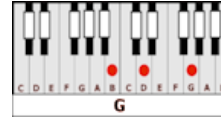

HEAVEN – Bryan Adams (C)

GUITAR / KEYBOARD CHORDS:

C = x32o1o

Am = xo221o

F = xx3211

G = 320oo3

Em = o22ooo

Dm = xxo231

F G Am C F
CHORUS1: Baby, you're all that I want .. when you're lyin' here in my arms
F G Am G
I'm findin' it hard to believe .. we're in Heaven
F G Am C F
And love is all that I need .. and I found it there in your heart
F G Am G
It isn't too hard to see .. we're in Heaven

F **G** **Am** **C** **F**
CHORUS2: Baby, you're all that I want .. when you're lyin' here in my arms
F **G** **Am** **G**
 I'm findin' it hard to believe .. we're in Heaven
F **G** **Am** **C** **F**
 Yeah love is all that I need .. and I found it there in your heart
F **G** **Am** **G**
 It isn't too hard to see .. we're in Heaven yeah

BREAK: **F** **G** **Am** **C** **F**
F **G** **Am** **G**

F **G** **Am** **C** **F**
CHORUS3: And, baby, you're all that I want .. when you're lyin' here in my arms
F **G** **Am** **G**
 I'm findin' it hard to believe .. we're in Heaven
F **G** **Am** **C** **F**
 And love is all that I need .. and I found it there in your heart
F **G** **Am** **G - F - Em - Dm**
 It isn't too hard to see .. we're in Heaven, Heaven