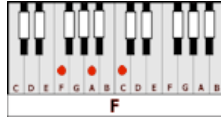

HEAVEN – Bryan Adams (C)

GUITAR / KEYBOARD CHORDS:

C = x32o1o

Am = xo221o

F = xx3211

G = 320oo3

Em = o22ooo

Dm = xxo231

F G Am C F
CHORUS1: Baby, you're all that I want .. when you're lyin' here in my arms
F G Am G
I'm findin' it hard to believe .. we're in Heaven
F G Am C F
And love is all that I need .. and I found it there in your heart
F G Am G
It isn't too hard to see .. we're in Heaven

F **G** **Am** **C** **F**
CHORUS2: Baby, you're all that I want .. when you're lyin' here in my arms
F **G** **Am** **G**
 I'm findin' it hard to believe .. we're in Heaven
F **G** **Am** **C** **F**
 Yeah love is all that I need .. and I found it there in your heart
F **G** **Am** **G**
 It isn't too hard to see .. we're in Heaven yeah

BREAK: **F** **G** **Am** **C** **F**
F **G** **Am** **G**

F **G** **Am** **C** **F**
CHORUS3: And, baby, you're all that I want .. when you're lyin' here in my arms
F **G** **Am** **G**
 I'm findin' it hard to believe .. we're in Heaven
F **G** **Am** **C** **F**
 And love is all that I need .. and I found it there in your heart
F **G** **Am** **G - F - Em - Dm**
 It isn't too hard to see .. we're in Heaven, Heaven