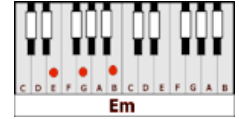

HEAVEN – Bryan Adams (C)

GUITAR / KEYBOARD CHORDS:

C = x32o1o

Am = xo221o

F = xx3211

G = 320oo3

Em = o22ooo

Dm = xxo231

F G Am C F
CHORUS1: Baby, you're all that I want .. when you're lyin' here in my arms
F G Am G
I'm findin' it hard to believe .. we're in Heaven
F G Am C F
And love is all that I need .. and I found it there in your heart
F G Am G
It isn't too hard to see .. we're in Heaven

F **G** **Am** **C** **F**
CHORUS2: Baby, you're all that I want .. when you're lyin' here in my arms
F **G** **Am** **G**
 I'm findin' it hard to believe .. we're in Heaven
F **G** **Am** **C** **F**
 Yeah love is all that I need .. and I found it there in your heart
F **G** **Am** **G**
 It isn't too hard to see .. we're in Heaven yeah

BREAK: **F** **G** **Am** **C** **F**
F **G** **Am** **G**

F **G** **Am** **C** **F**
CHORUS3: And, baby, you're all that I want .. when you're lyin' here in my arms
F **G** **Am** **G**
 I'm findin' it hard to believe .. we're in Heaven
F **G** **Am** **C** **F**
 And love is all that I need .. and I found it there in your heart
F **G** **Am** **G - F - Em - Dm**
 It isn't too hard to see .. we're in Heaven, Heaven