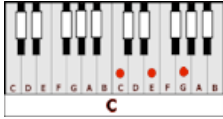

HEAVEN – Bryan Adams (C)

GUITAR / KEYBOARD CHORDS:

C = x32o1o

Am = xo221o

F = xx3211

G = 320oo3

Em = o22ooo

Dm = xxo231

F G Am C F
CHORUS1: Baby, you're all that I want .. when you're lyin' here in my arms
F G Am G
I'm findin' it hard to believe .. we're in Heaven
F G Am C F
And love is all that I need .. and I found it there in your heart
F G Am G
It isn't too hard to see .. we're in Heaven

F **G** **Am** **C** **F**
CHORUS2: Baby, you're all that I want .. when you're lyin' here in my arms
F **G** **Am** **G**
 I'm findin' it hard to believe .. we're in Heaven
F **G** **Am** **C** **F**
 Yeah love is all that I need .. and I found it there in your heart
F **G** **Am** **G**
 It isn't too hard to see .. we're in Heaven yeah

BREAK: **F** **G** **Am** **C** **F**
F **G** **Am** **G**

F **G** **Am** **C** **F**
CHORUS3: And, baby, you're all that I want .. when you're lyin' here in my arms
F **G** **Am** **G**
 I'm findin' it hard to believe .. we're in Heaven
F **G** **Am** **C** **F**
 And love is all that I need .. and I found it there in your heart
F **G** **Am** **G - F - Em - Dm**
 It isn't too hard to see .. we're in Heaven, Heaven