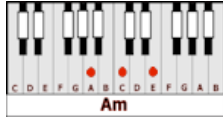

HEAVEN – Bryan Adams (C)

GUITAR / KEYBOARD CHORDS:

C = x32o1o

Am = xo221o

F = xx3211

G = 320oo3

Em = o22ooo

Dm = xxo231

F G Am C F
CHORUS1: Baby, you're all that I want .. when you're lyin' here in my arms
F G Am G
I'm findin' it hard to believe .. we're in Heaven
F G Am C F
And love is all that I need .. and I found it there in your heart
F G Am G
It isn't too hard to see .. we're in Heaven

F **G** **Am** **C** **F**
CHORUS2: Baby, you're all that I want .. when you're lyin' here in my arms
F **G** **Am** **G**
 I'm findin' it hard to believe .. we're in Heaven
F **G** **Am** **C** **F**
 Yeah love is all that I need .. and I found it there in your heart
F **G** **Am** **G**
 It isn't too hard to see .. we're in Heaven yeah

BREAK: **F** **G** **Am** **C** **F**
F **G** **Am** **G**

F **G** **Am** **C** **F**
CHORUS3: And, baby, you're all that I want .. when you're lyin' here in my arms
F **G** **Am** **G**
 I'm findin' it hard to believe .. we're in Heaven
F **G** **Am** **C** **F**
 And love is all that I need .. and I found it there in your heart
F **G** **Am** **G - F - Em - Dm**
 It isn't too hard to see .. we're in Heaven, Heaven